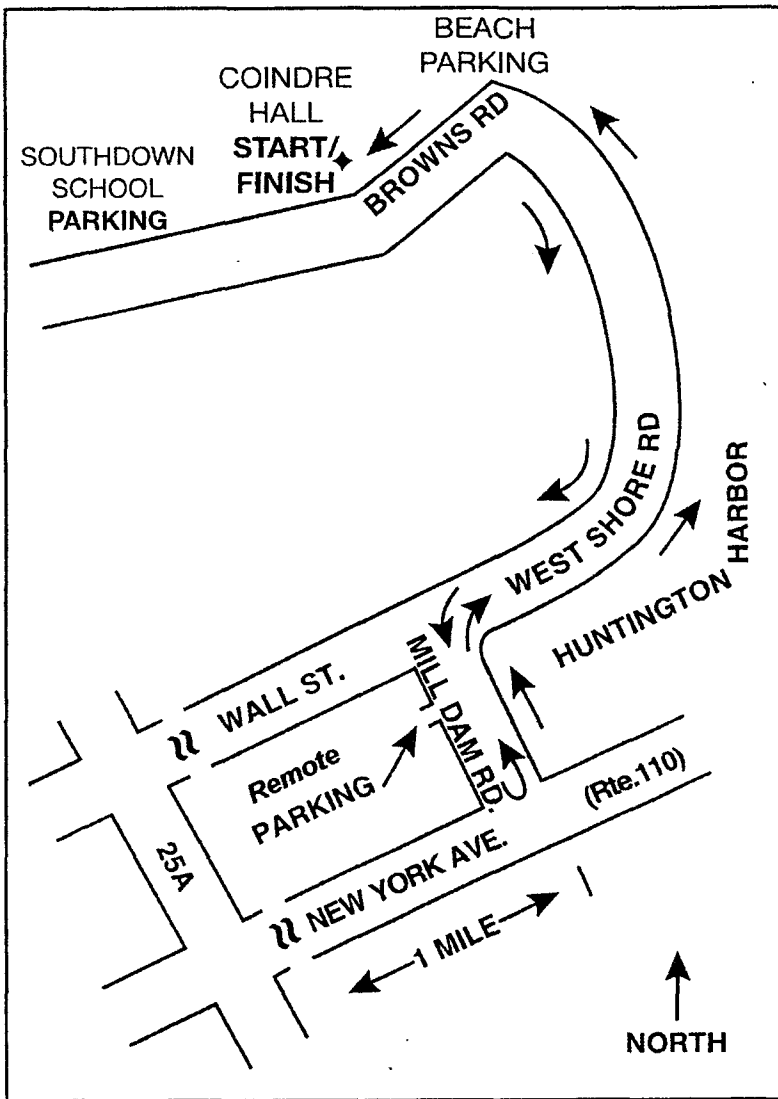

**Revised 2012 St. Patrick's Run Route**

**Due to Road Work on NY Route 110 in Halesite,  
The Start Finish area will be at Coindre Hall Park.**

**Route to Start/Finish**

Go to Wall Street, (1 block West of NY Avenue) on Main Street.  
Go North.  
Continue when road becomes West Shore Road.  
After road becomes Browns Road, Park entrance will be on the right at top of hill.